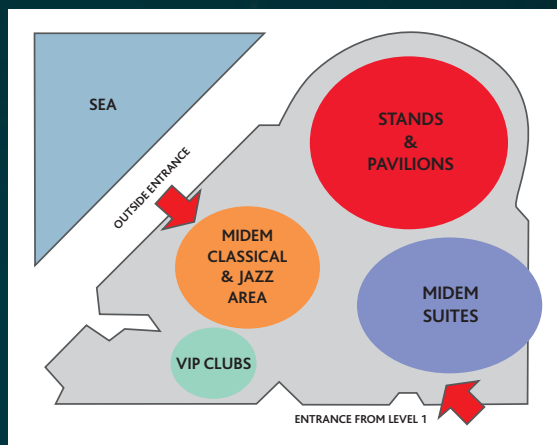

## Value proposition

The MIDEM Suite is designed to provide companies with an all inclusive service (privacy & comfort) at the heart of the action.

MIDEM • THE TRADEFLOOR • LEVEL RIVIERA

## Where

Level Riviera = Riviera Hall Mezzanine, removed from the frenzy of the exhibition area, still at the heart of the action.

## MIDEM SUITE 15m<sup>2</sup>: €14,900 + VAT

includes:

- 4 registrations
- A meeting room table with 4 chairs, a sofa,
- 2 arm-chairs, a coffee table and a low cupboard
- Access to the exclusive MIDEM Suites Bar\* Area
- Trilingual hostesses to assist you and welcome your clients
- A shared 1 mega Wi-Fi access\*\*
- Hifi System & headphones
- Complimentary bar service
- Light lunches can be also served in the suites by our catering partners. All orders to be placed 24h in advance