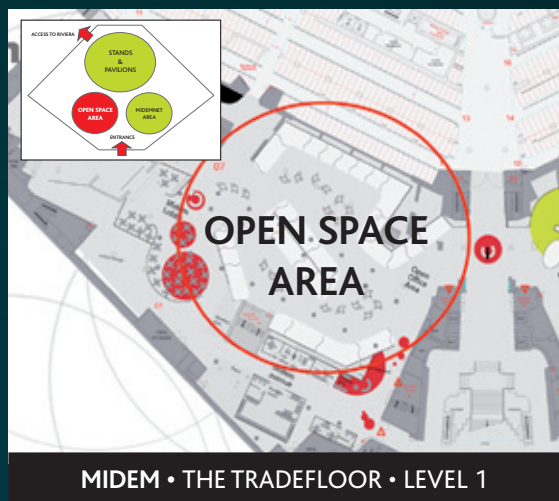

OPEN SPACE AREA

midem
The world's music community

VALUE

Turnkey solutions in 2 sizes: Pod & Medium

A cost effective solution - right at the entrance of the Trade show

Where

Right at the entrance of the tradeshow